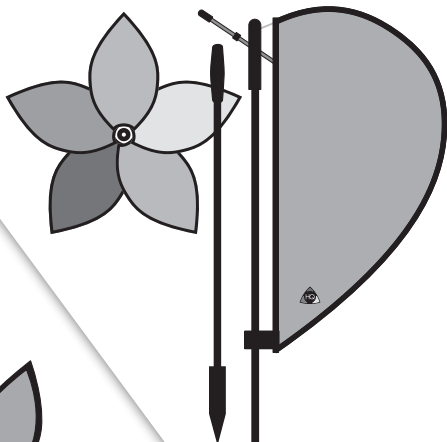

Decorative item. Not a child's toy! Use by children under 14 years prohibited.

Dekoartikel! Kein Kinderspielzeug! Nicht zur Verwendung von Kindern unter 14 Jahren.

Article de décoration. Cet article n'est pas un jouet ! Ne convient pas pour des enfants âgés de moins de 14 ans.

Artículo de decoración. ¡No es un juguete! No apto para menores de 14 años.

Articolo da arredamento. Non si tratta di un giocattolo per bambini! Non adatto per minori di 14 anni.

Decoratieartikel. Geen kinderspeelgoed! Gebruik voor kinderen jonger dan 14 jaar verboden.