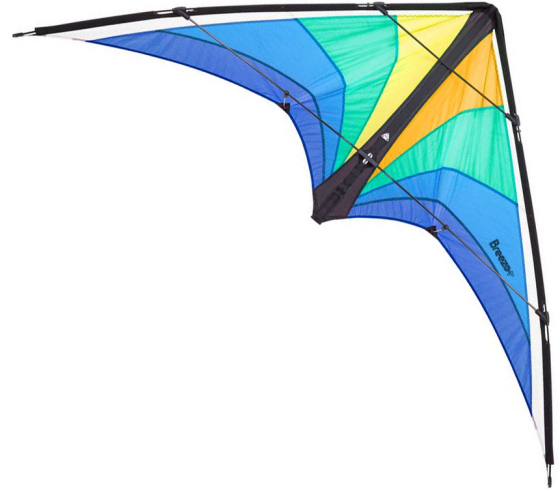

28.01.2025 14:41:34

BRIDLE

BREEZO FREEZE R2F

116774

O = 530 mm ; M = 495 mm ; AS = 1000 mm

MATERIAL
40kp Polyester

INFOS

CATEGORY

- Beginner
- Advanced
- Master
- Allround
- Trick
- Traction
- Precision
- Freestyle
- Team
- Low Wind
- Speed

WIND RANGE

10 - 49 KM/H	24 KM/H
6 - 30 MPH	15 MPH
2 - 6 BFT.	4 BFT.
5 - 26 KNOT.	13 KNOT.

FLYING LINE

40 - 70 kp	25 - 35 m
80 - 150 lbs	80 - 115 ft

DIMENSIONS

	cm	inch
	170	66,9
	82	32,3
	245 g	8,6 oz

SPEED

POWER

HINTS & TIPPS

SAIL MATERIAL

70D Rip-Stop-Polyester

INCLUDED ACCESSORIES

- Winderset wit straps
- Dyneema (Liros) flying lines : 2 x 25 m | 50 kp
- Quiver made from fully printed satin fabric
- Sportkite Guide
- Productinformation sheet

PRODUCT INTRODUCTION — **PRODUCT CLEARING**