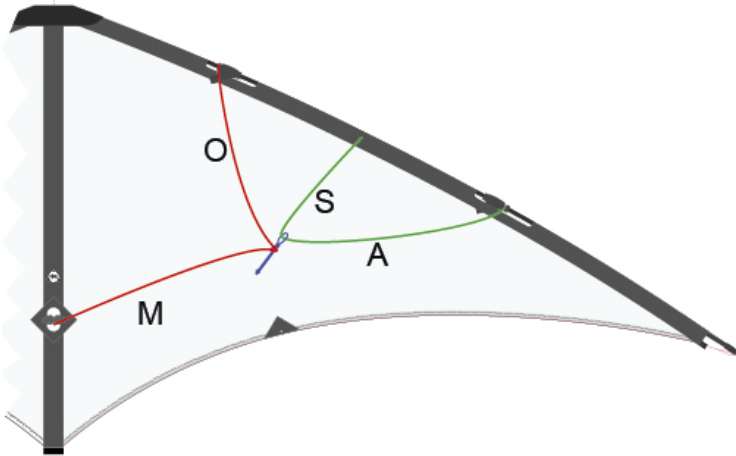

28.01.2025 14:41:34

BRIDLE

BREEZO FREEZE R2F

116774

O = 530 mm ; M = 495 mm ; AS = 1000 mm

MATERIAL
40kp Polyester

INFOS

CATEGORY

- Beginner
- Advanced
- Master
- Allround
- Trick
- Traction
- Precision
- Freestyle
- Team
- Low Wind
- Speed

WIND RANGE

10 - 49 KM/H	24 KM/H
6 - 30 MPH	15 MPH
2 - 6 BFT.	4 BFT.
5 - 26 KNOT.	13 KNOT.

FLYING LINE

40 - 70 kp	25 - 35 m
80 - 150 lbs	80 - 115 ft

DIMENSIONS

	cm	inch
	170	66,9
	82	32,3
	245 g	8,6 oz

SPEED

POWER

HINTS & TIPPS

SAIL MATERIAL

70D Rip-Stop-Polyester